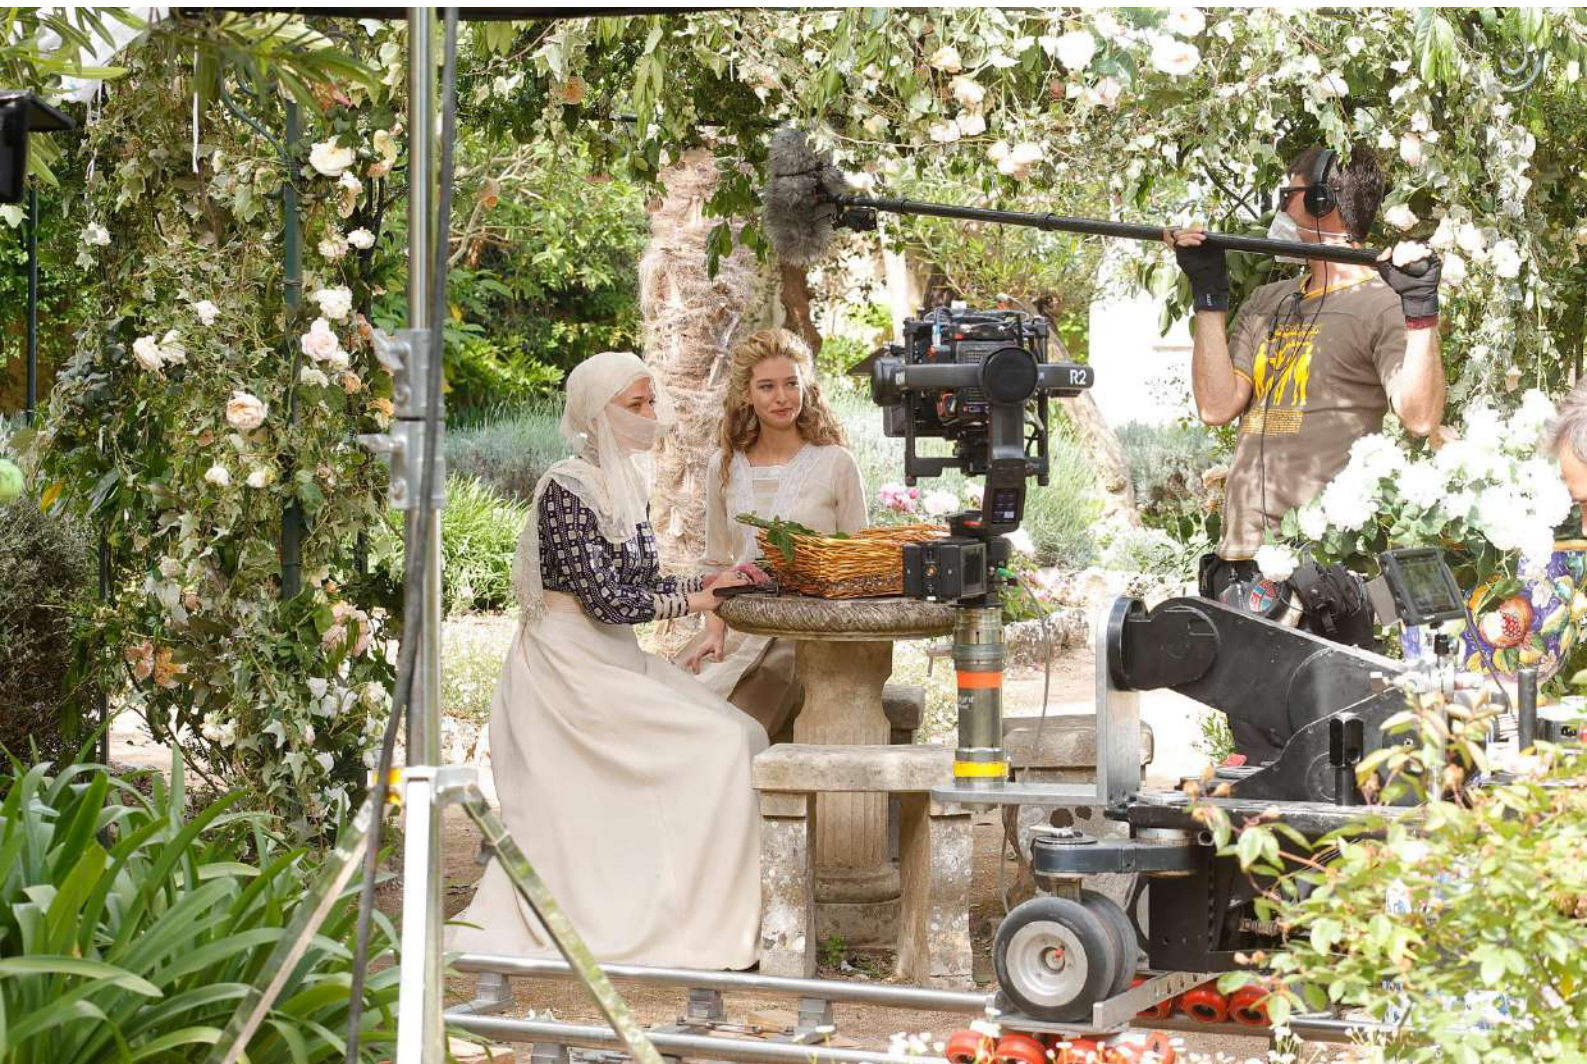

PROD. Fabula Pictures SRL **Più forti del destino**

ROLL	SCENE	T
A046 B046	203-5	1

DIRECTOR: ALEXIS SWEET

CAMERA: MARK MELVILLE

DATE: 08-04-21 Day. Int
Filter Sync

*Piu' forti
del destino*

**PROSSIMAMENTE
IN PRIMA SERATA**